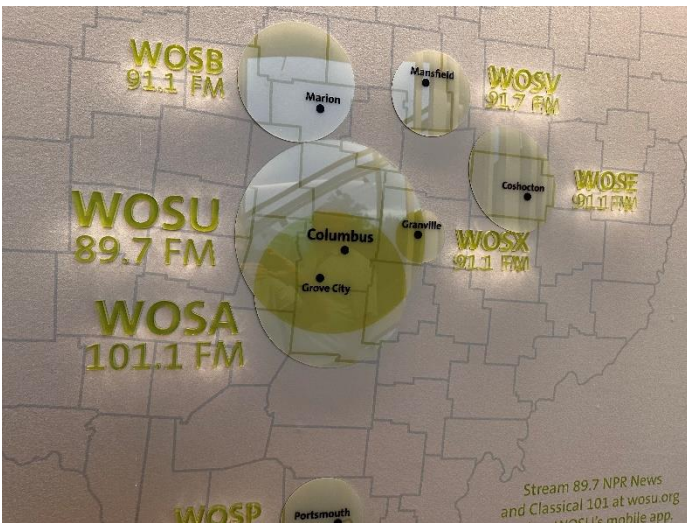

TV set place card detailing the first 1956 WOSU-TV broadcast receiving equipment available back then in Columbus.

An original 1955 RCA Victor TV set along with the required UHF Converter box.

WOSU Public Media Chief Engineer Mike Meadows, conducting the equipment tour.

Various meeting attendees touring one of the top of the line TV Studios.

The WOSU main and various repeater, FM radio station coverage areas map.

The WOSU main and repeater, TV station coverage areas map.